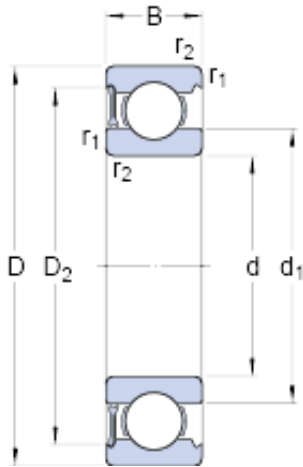

NTN-SNR BEARING RULMENTI S.R.L.

30 mm x 72 mm x 19 mm skf 6306-RZ Deep groove ball bearings

Bearing No. 6306-RZ

6306-RZ Bearing 2D drawings and 3D CAD models

Size	72x30x19 mm
Bore Diameter	72 mm
Outer Diameter	30 mm
Width	19 mm
d	30 mm
D	72 mm
B	19 mm
d ₁	44.6 mm
D ₂	61.88 mm
r _{1,2} - min.	1.1 mm
d _a - min.	37 mm
d _a - max.	44.5 mm
D _a - max.	65 mm
r _a - max.	1 mm
Basic dynamic load rating - C	29.6 kN
Basic static load rating - C ₀	16 kN
Fatigue load limit - P _u	0.67 kN
Reference speed	20000 r/min
Limiting speed	13000 r/min
Calculation factor - k _r	0.03
Calculation factor - f ₀	13
d ₁	44.6 mm
D ₂	61.88 mm
r _{1,2} min.	1.1 mm

NTN-SNR BEARING RULMENTI S.R.L.

d_a min.	37 mm
d_a max.	44.5 mm
D_a max.	65 mm
r_a max.	1 mm
Basic dynamic load rating C	29.6 kN
Basic static load rating C_0	16 kN
Fatigue load limit P_u	0.67 kN
Calculation factor k_r	0.03
Calculation factor f_0	13.1
Mass bearing	0.35 kg